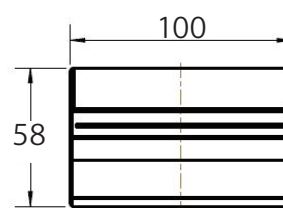

### FEATURES

- ★ Designer bath spout
- ★ Wall mounted
- ★ Push fit installation
- ★ Female 1/2 BSP inlet

<b>Code</b>	SP8009
<b>Colour</b>	Chrome
<b>Material</b>	Stainless Steel Construction 304
<b>WELS Rating</b>	N/A
<b>Length</b>	180mm
<b>Barcode</b>	9347900000855