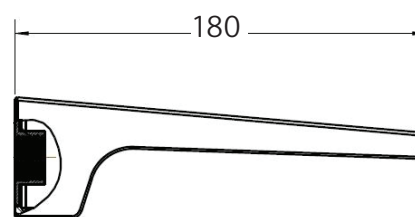

### FEATURES

- ★ Designer bath spout
- ★ Wall mounted
- ★ Push fit installation
- ★ Female 1/2 BSP inlet

<b>Code</b>	SP8009
<b>Colour</b>	Chrome
<b>Material</b>	Stainless Steel Construction 304
<b>WELS Rating</b>	N/A
<b>Length</b>	180mm
<b>Barcode</b>	9347900000855