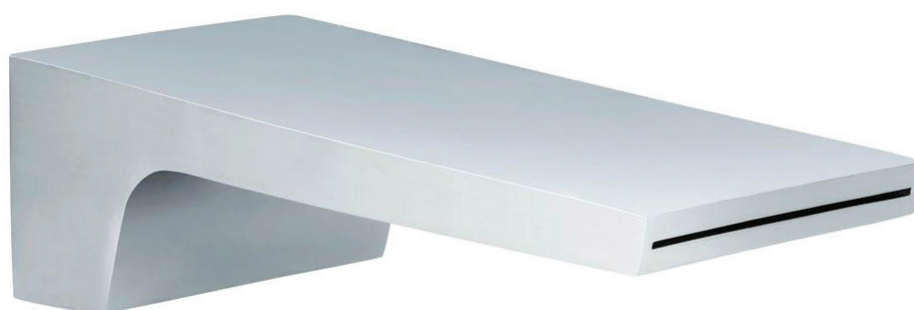

### FEATURES

- ★ Designer bath spout
- ★ Wall mounted
- ★ Push fit installation
- ★ Female 1/2 BSP inlet

<b>Code</b>	SP8009
<b>Colour</b>	Chrome
<b>Material</b>	Stainless Steel Construction 304
<b>WELS Rating</b>	N/A
<b>Length</b>	180mm
<b>Barcode</b>	9347900000855